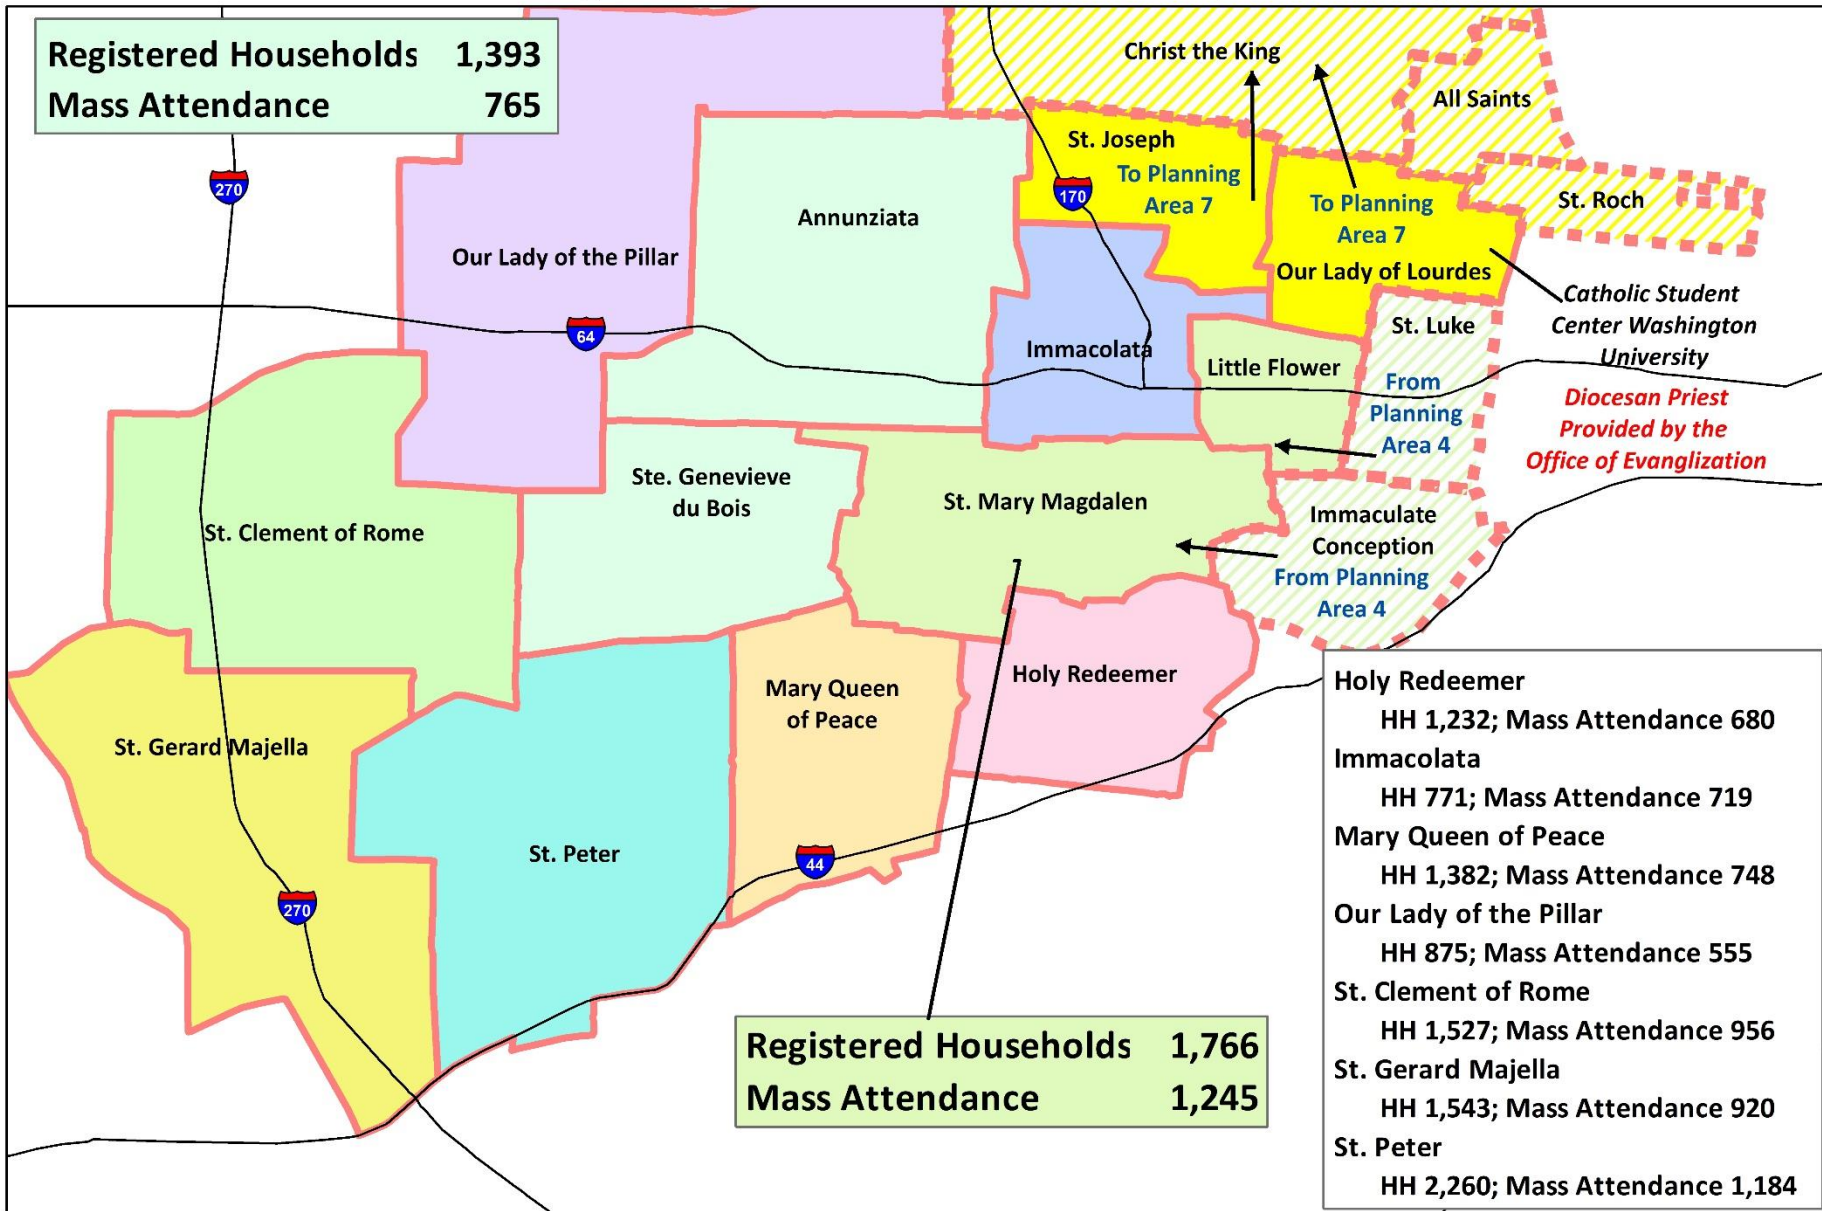

Planning Area Number 6 - 2nd Draft Model (Winter 2023)

Proposed parish structures being considered for May 28, 2023 and beyond:

1. Merged parish, One pastorate -OR-
2. Multiple parishes, One pastorate*

*Comprised of multiple parishes sharing the same priest as pastor, each pastor is canonically the pastor of each individual parish